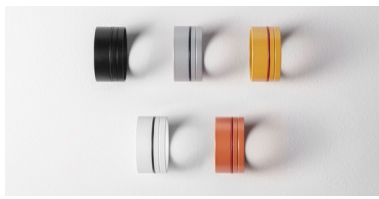

Mono NT G2 Lowedge.LED AC230 On-Off, 930, Wide 50°
3.2094.03.930.W (Biały | White)

Tubular 90 NT H110 On-Off, 830
3.1097.03.830 (Biały | White)

Tweet NT 50.1 GU10
3.2127.03 (Biały | White)
3.2127.02 (Czarny | Black)

Tweet 50.1 GU10
4.1140.03 (Biały | White)

Tweet NT 50.2 GU10
3.2128.03 (Biały | White)
3.2128.02 (Czarny | Black)

Tweet 50.2 GU10
4.1141.03 (Biały | White)

M.60 Deco Ring, NT & ZW

- 9.1956.01 (Alu/Grey | Alu/Szary)
- 9.1956.02 (Black | Czarny)
- 9.1956.03 (White | Biały)
- 9.1956.08 (Gold | Złoty)
- 9.1956.40 (Copper | Miedziany)