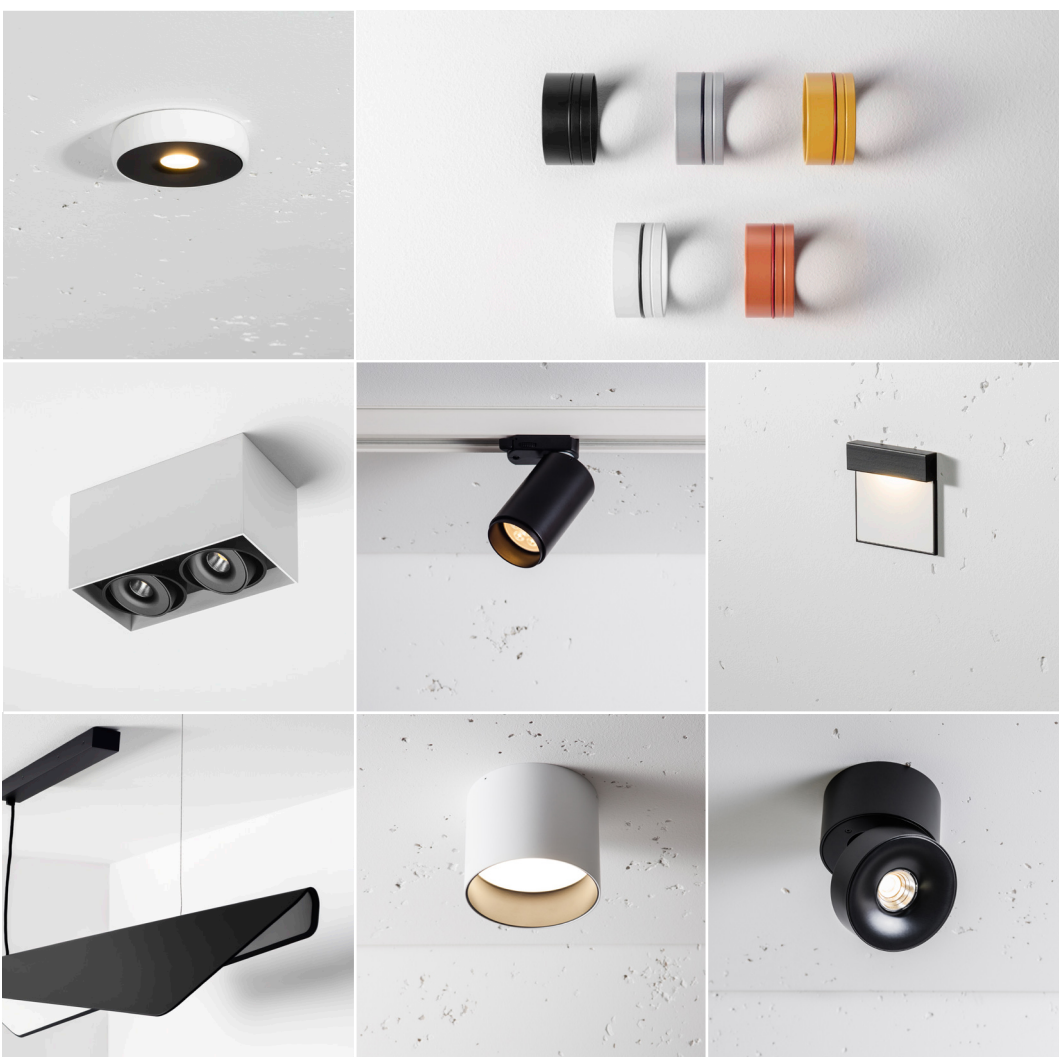

quick ship

szybka dostawa

PL Oferta specjalna 3 – 5 dni
EN Special offer 3 – 5 days